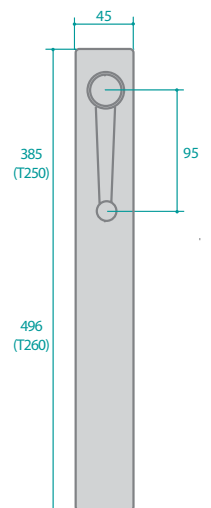

Operators – T250 / T260

» T250

The standard or “Midi” type operator with long metal case enclosing the “spent travel” conduit and cable. Supplied complete with handle.

Please Note: The T250 cannot be used with the T150 chain opener – Use the longer T260 operator.

» T260

Similar to T250 but with longer body to use with the T150 chain opener.

» Standard Colours

White (RAL 9010)

Black (RAL 9005)

Grey (RAL 9006)