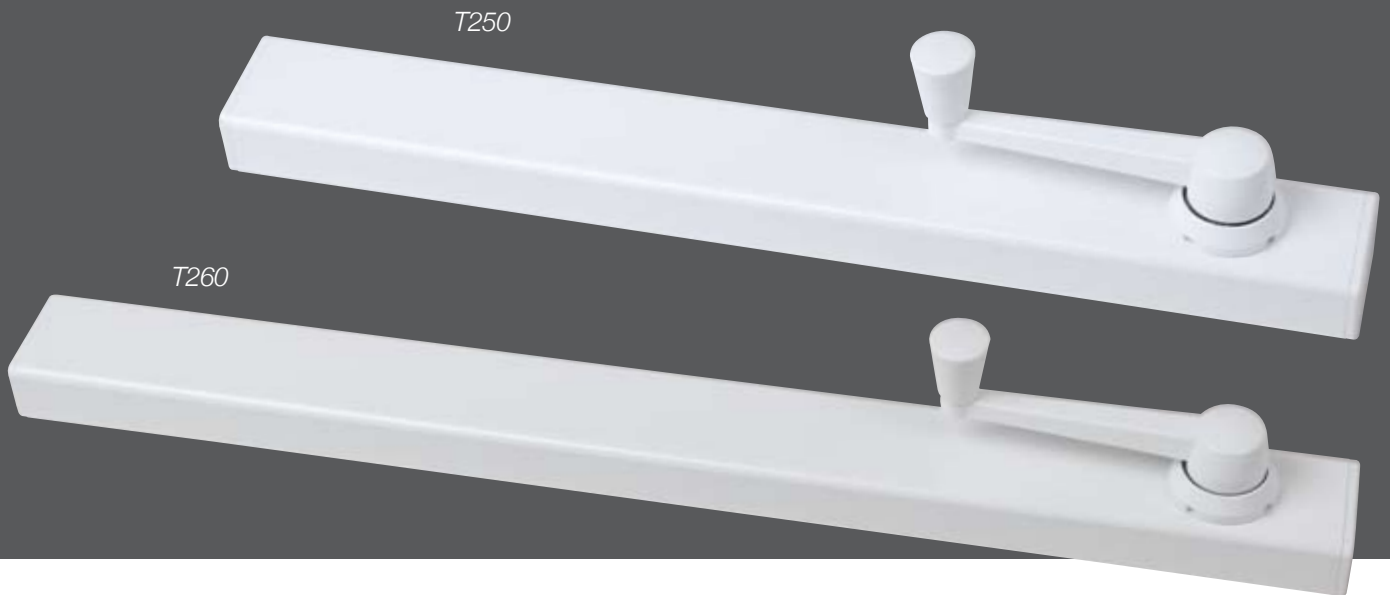

Operators – T250 / T260

» T250

The standard or “Midi” type operator with long metal case enclosing the “spent travel” conduit and cable. Supplied complete with handle.

Please Note: The T250 cannot be used with the T150 chain opener – Use the longer T260 operator.

» T260

Similar to T250 but with longer body to use with the T150 chain opener.

» Standard Colours

White (RAL 9010)

Black (RAL 9005)

Grey (RAL 9006)