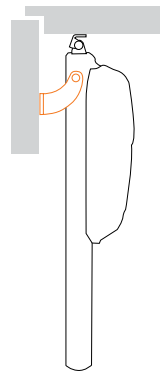

» Electrical Actuators – SL60

» SL60

» Product Summary

- Linear actuator for roof vents and domes.
- High protection degree IP55.
- High speed operation.
- Supplied with 1.3m cable.
- Supplied complete with slide brackets as standard.

» Technical Specification

Voltage	24V dc	230V ac
Stroke	180/230/350/550/750mm	180/230/350/550/750mm
Thrust Force	600N	600N
Absorbed Current	1.5A	0.32A
Speed	18mm/s	18mm/s
Protection Class	IP55	IP55
Wiring	2 Core	3 Core
Colour	Silver	Silver
Limit Stop	Microswitch	Microswitch
Safety Stop	Thermic	Thermic