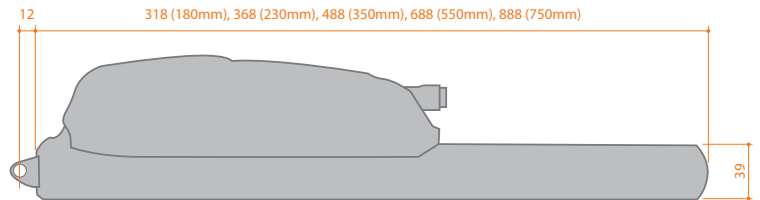

» Electrical Actuators – SL60

» SL60

» Product Summary

- Linear actuator for roof vents and domes.
- High protection degree IP55.
- High speed operation.
- Supplied with 1.3m cable.
- Supplied complete with slide brackets as standard.

» Technical Specification

Voltage	24V dc	230V ac
Stroke	180/230/350/550/750mm	180/230/350/550/750mm
Thrust Force	600N	600N
Absorbed Current	1.5A	0.32A
Speed	18mm/s	18mm/s
Protection Class	IP55	IP55
Wiring	2 Core	3 Core
Colour	Silver	Silver
Limit Stop	Microswitch	Microswitch
Safety Stop	Thermic	Thermic